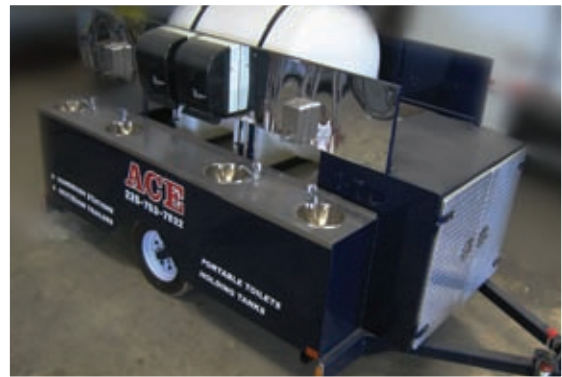

Restroom /Hand Wash Trailers

Visit our website for floor plans and details:
www.aceenterprisesinc.com